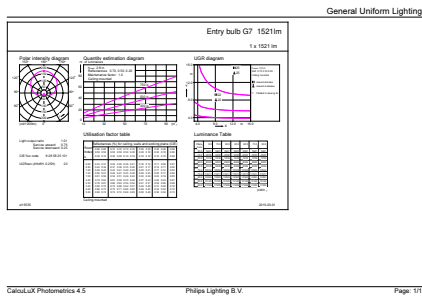

Photometric data

CorePro LEDbulb 40W E27 865 FR A60