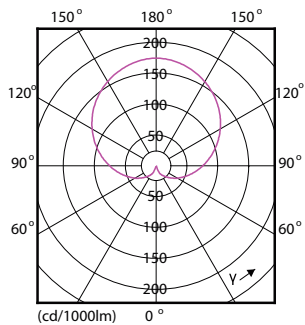

CorePro LEDbulb 100W E27 840 FR A60