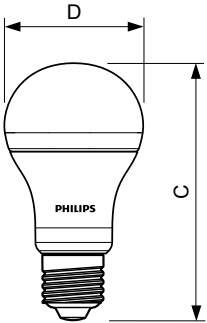

Numerator - Packs per outer box	10
Material Nr. (12NC)	929001312502
Net Weight (Piece)	0.076 kg

Dimensional drawing

A60 220-240V 12.5W-100W 6500K E27 ND

Product	D	C
CorePro LED bulb 12.5-100W A60 E27 865	60 mm	110 mm