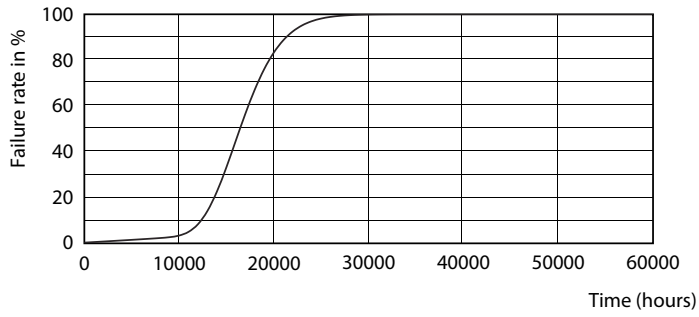

CorePro LEDbulbs

Lifetime

LEDbulb 100W E27 840 FR A60