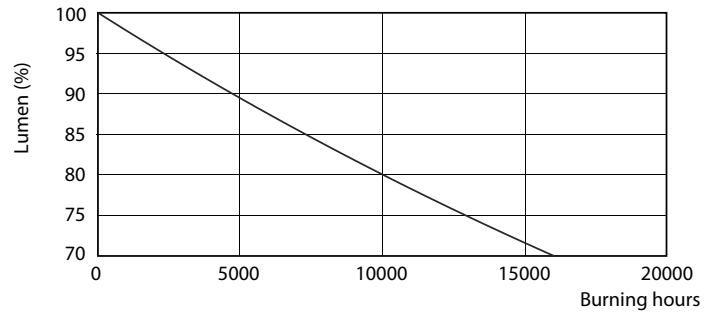

Product data

General Information	
Cap-Base	E27 [E27]
Nominal Lifetime (Nom)	15000 h
Switching Cycle	50000X
Technical Type	12.5-100W

Light Technical	
Color Code	865 [CCT of 6500K]
Beam Angle (Nom)	200 °
Luminous Flux (Nom)	1521 lm
Luminous Flux (Rated) (Nom)	1521 lm
Color Designation	Cool Daylight
Correlated Color Temperature (Nom)	6500 K
Luminous Efficacy (Rated) (Nom)	121.68 lm/W
Color Consistency	<6
Color Rendering Index (Nom)	80
LLMF At End Of Nominal Lifetime (Nom)	70 %

Photometric data

CorePro LEDbulb 40W E27 865 FR A60

CorePro LEDbulb 100W E27 840 FR A60

CorePro LEDbulbs

Lifetime

LEDbulb 100W E27 840 FR A60

LEDbulb 100W E27 840 FR A60