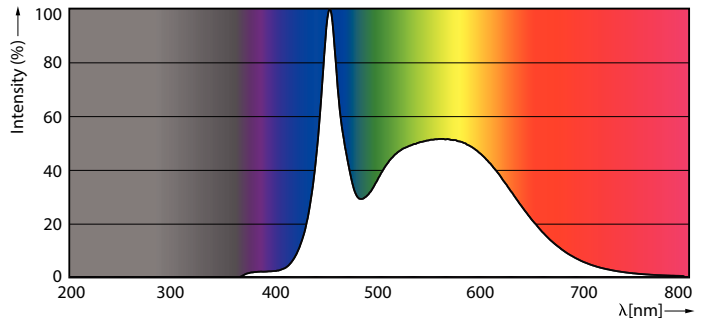

Photometric data

CorePro LEDbulb 40W E27 865 FR A60