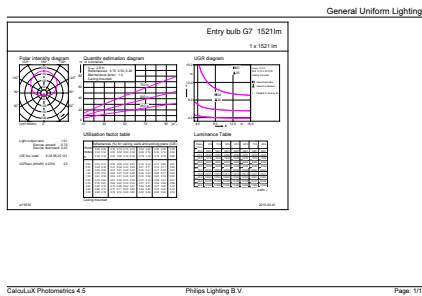

Photometric data

CorePro LEDbulb 100W E27 840 FR A60