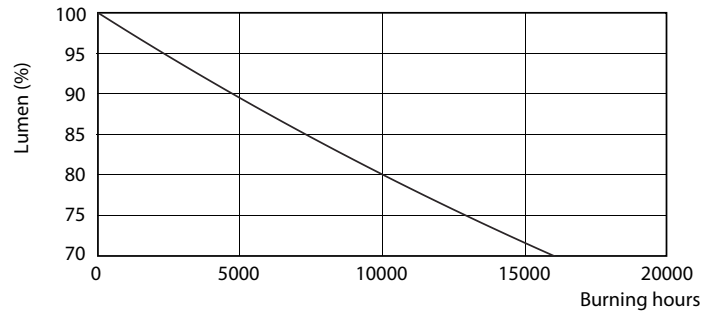

Product data

General Information		Lamp Current (Nom)	
Cap-Base	E27 [E27]	Wattage Equivalent	115 mA
Nominal Lifetime (Nom)	15000 h	Starting Time (Nom)	100 W
Switching Cycle	50000X	Warm Up Time to 60% Light (Nom)	0.5 s
Technical Type	12.5-100W	Power Factor (Nom)	0.5
		Voltage (Nom)	220-240 V
Light Technical		Temperature	
Color Code	840 [CCT of 4000K]	T-Case Maximum (Nom)	90 °C
Beam Angle (Nom)	200 °		
Luminous Flux (Nom)	1521 lm	Controls and Dimming	
Luminous Flux (Rated) (Nom)	1521 lm	Dimmable	No
Color Designation	Cool White (CW)	Mechanical and Housing	
Correlated Color Temperature (Nom)	4000 K	Bulb Finish	Frosted
Luminous Efficacy (Rated) (Nom)	121.68 lm/W	Approval and Application	
Color Consistency	<6	Energy Efficiency Label (EEL)	A+
Color Rendering Index (Nom)	80	Energy Consumption kWh/1000 h	13 kWh
LLMF At End Of Nominal Lifetime (Nom)	70 %		
Operating and Electrical			
Input Frequency	50 to 60 Hz		
Power (Rated) (Nom)	12.5 W		

Photometric data

CorePro LEDbulb 100W E27 840 FR A60

CorePro LEDbulb 100W E27 840 FR A60

CorePro LEDbulbs

Lifetime

LEDbulb 100W E27 840 FR A60

LEDbulb 100W E27 840 FR A60