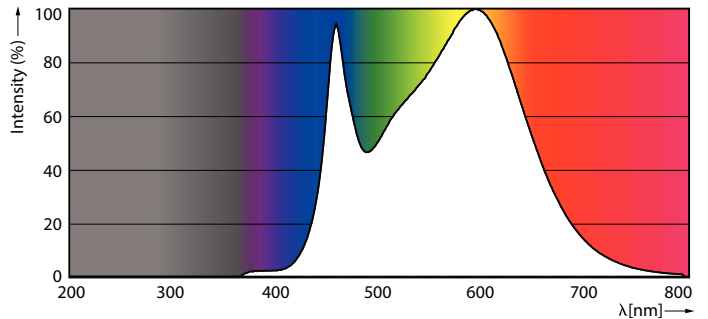

Photometric data

CorePro LEDbulb 100W E27 840 FR A60